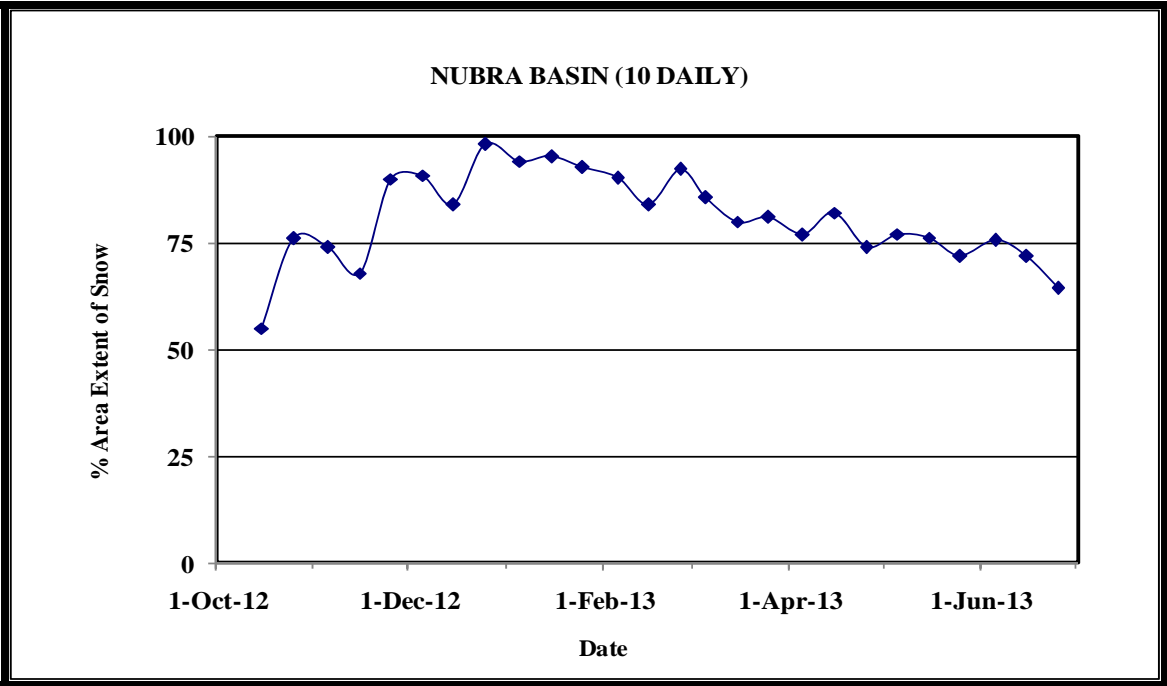

Snow cover depletion curve