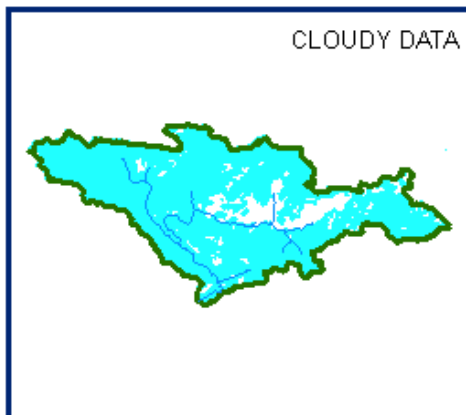

SNOW

**SNOW COVER MAP : SHIGAR BASIN**

**01 FEBRUARY 2013**

**08 FEBRUARY 2013**

**10 FEBRUARY 2013**

**17 FEBRUARY 2013**

**20 FEBRUARY 2013**

**25 FEBRUARY 2013**