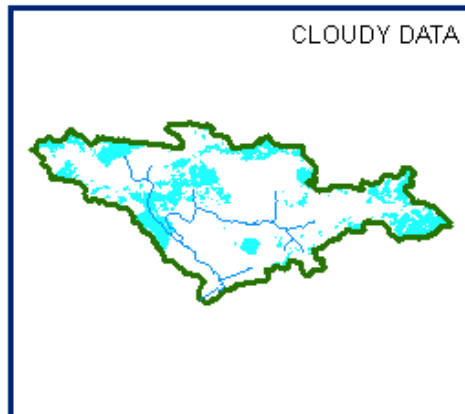

**01 JUNE 2013**

**10 JUNE 2013**

**12 JUNE 2013**

**17 JUNE 2013**

**22 JUNE 2013**

**30 JUNE 2013**

**10 DAILY SNOW COVER MAP: SHIGAR BASIN**

DATA USED  
**01 JUNE 2013**  
**05 JUNE 2013**  
**10 JUNE 2013**