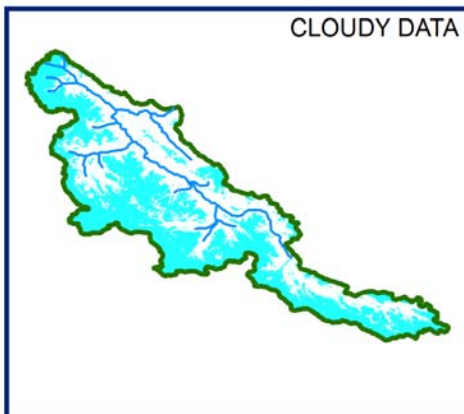

SNOW

**SNOW COVER MAP : SHASGAN BASIN**

**02 MARCH 2013**

**06 MARCH 2013**

**11 MARCH 2013**

**16 MARCH 2013**

**21 MARCH 2013**

**26 MARCH 2012**