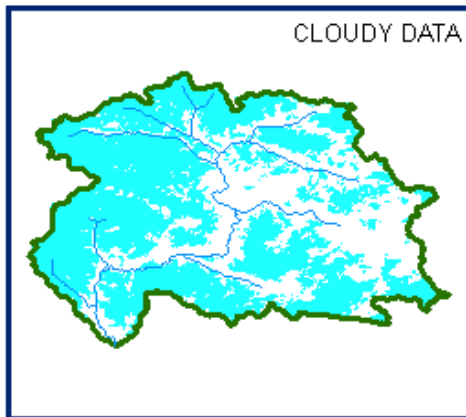

DATA USED  
**24 JANUARY 2013**  
**22 JANUARY 2013**  
**27 JANUARY 2013**

SNOW

**SNOW COVER MAP : HANZA BASIN**

**01 FEBRUARY 2013**

**08 FEBRUARY 2013**

**13 FEBRUARY 2013**

**17 FEBRUARY 2013**

**20 FEBRUARY 2013**