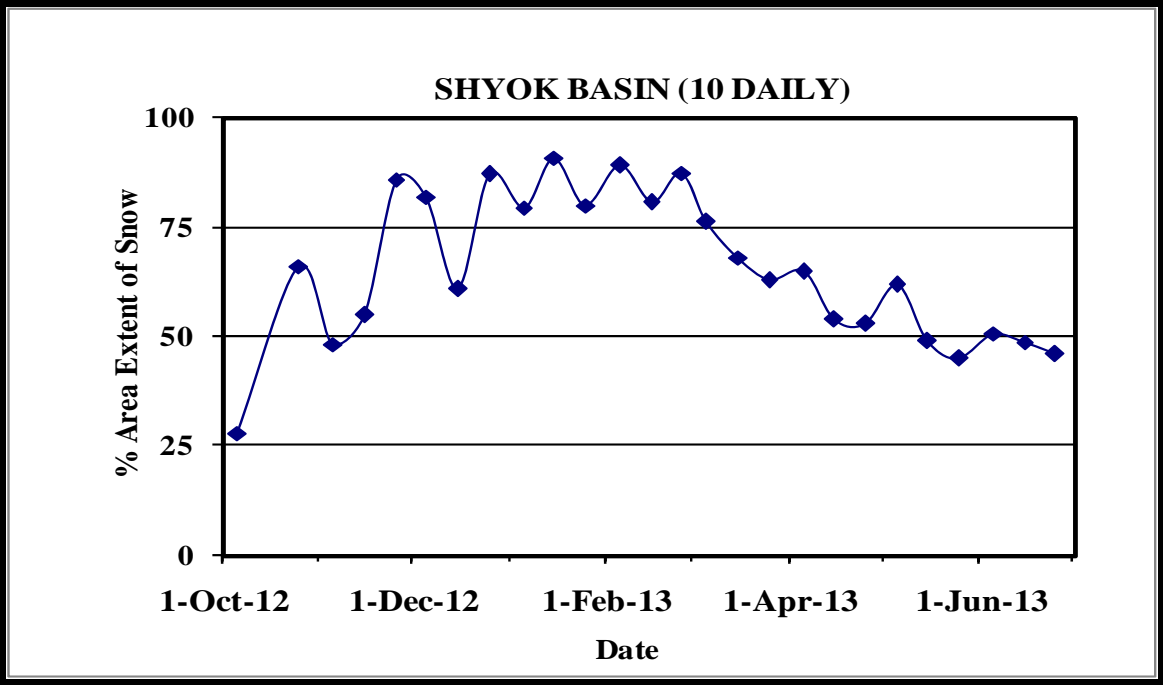

Snow cover depletion curve