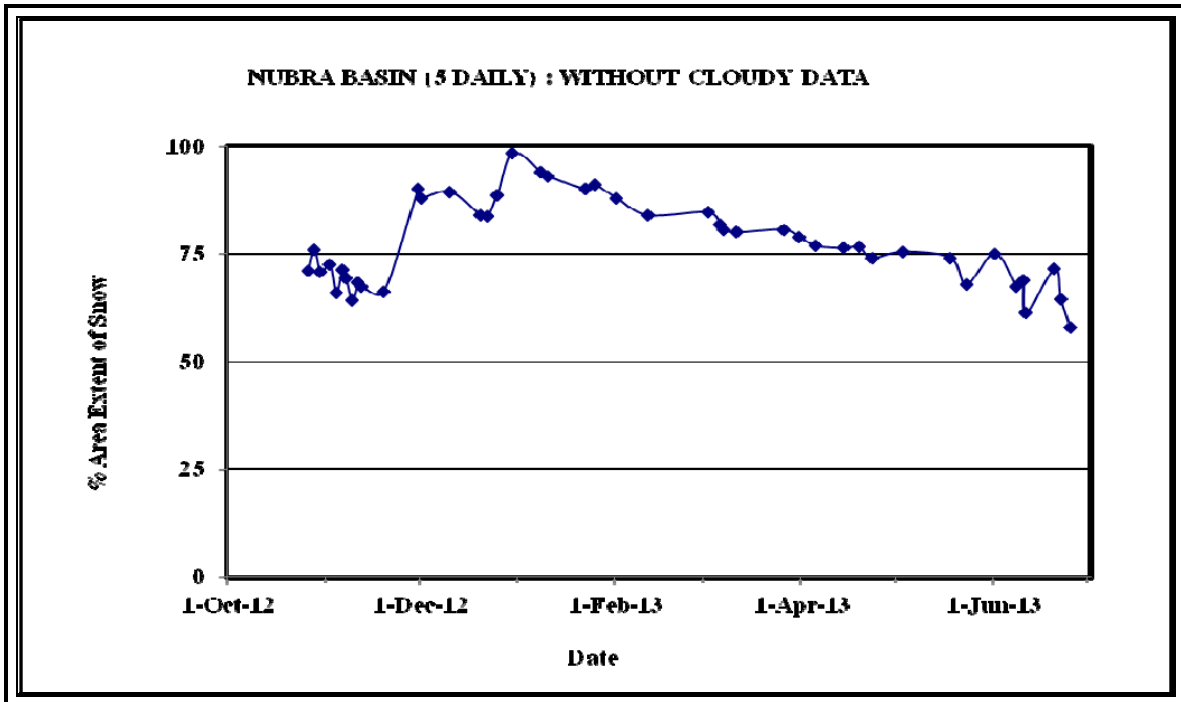

AREAL EXTENT OF SNOW (10 DAILY)

BASIN NAME: NUBRA

BASIN AREA: 4258 sq km

S No	Date	Snow cover (sq km)	Snow cover (%)	S No	Date	Snow cover (sq km)	Snow cover (%)
October 2012				November 2012			
				4	02-Nov-12	3144	74
2	11-Oct-12	2346	55	5	11-Nov-12	2895	68
3	28-Oct-12	3236	76	6	30-Nov-12	3832	90
December 2012				January 2013			
7	1-Dec-12	3865	91	10	10-Jan-13	4007	94
8	20-Dec-12	3575	84	11	20-Jan-13	4057	95
9	22-Dec-12	4173	98	12	25-Jan-13	3949	93
February 2013				March 2013			
13	01-Feb-13	3844	90	16	02-Mar-13	3645	86
14	11-Feb-13	3577	84	17	11-Mar-13	3406	80
15	25-Feb-13	3929	92	18	31-Mar-13	3448	81
April 2013				May 2013			
19	05-Apr-13	3279	77	22	03-May-13	3281	77
20	19-Apr-13	3496	82	23	18-May-13	3251	76
21	23-Apr-13	3151	74	24	23-May-13	3064	72
June 2013							
25	01-Jun-2013	3220	76				
26	20-Jun-2013	3065	72				
27	22-Jun-2013	2749	65				

Snow cover depletion curve