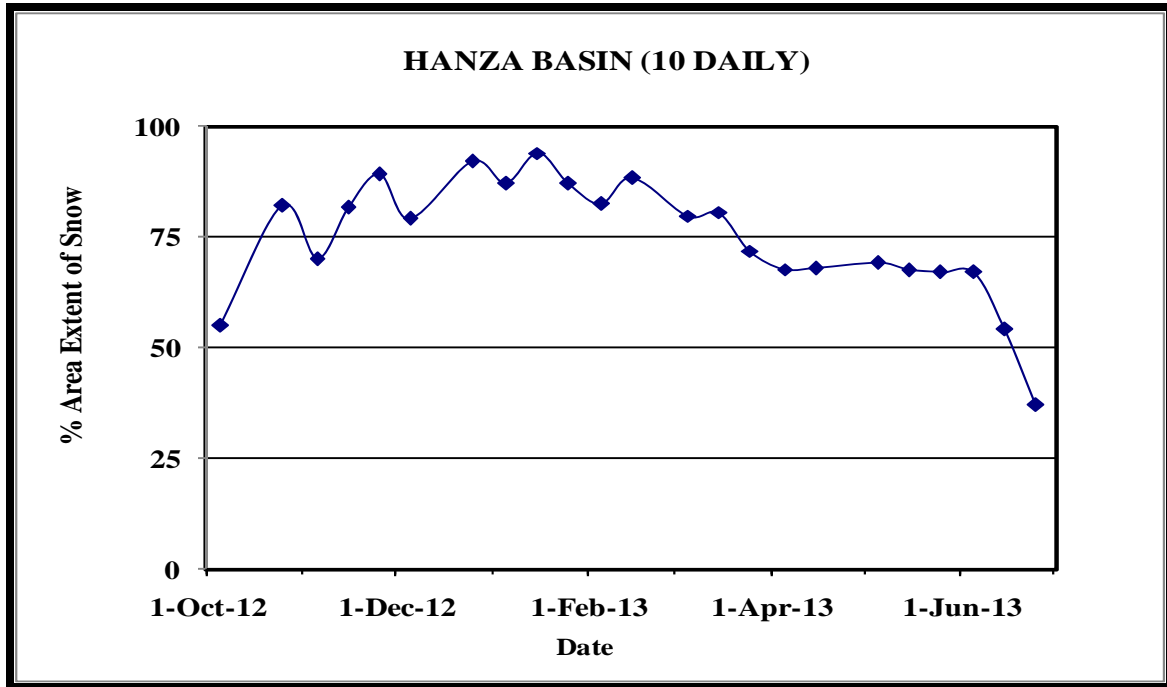

Snow cover depletion curve