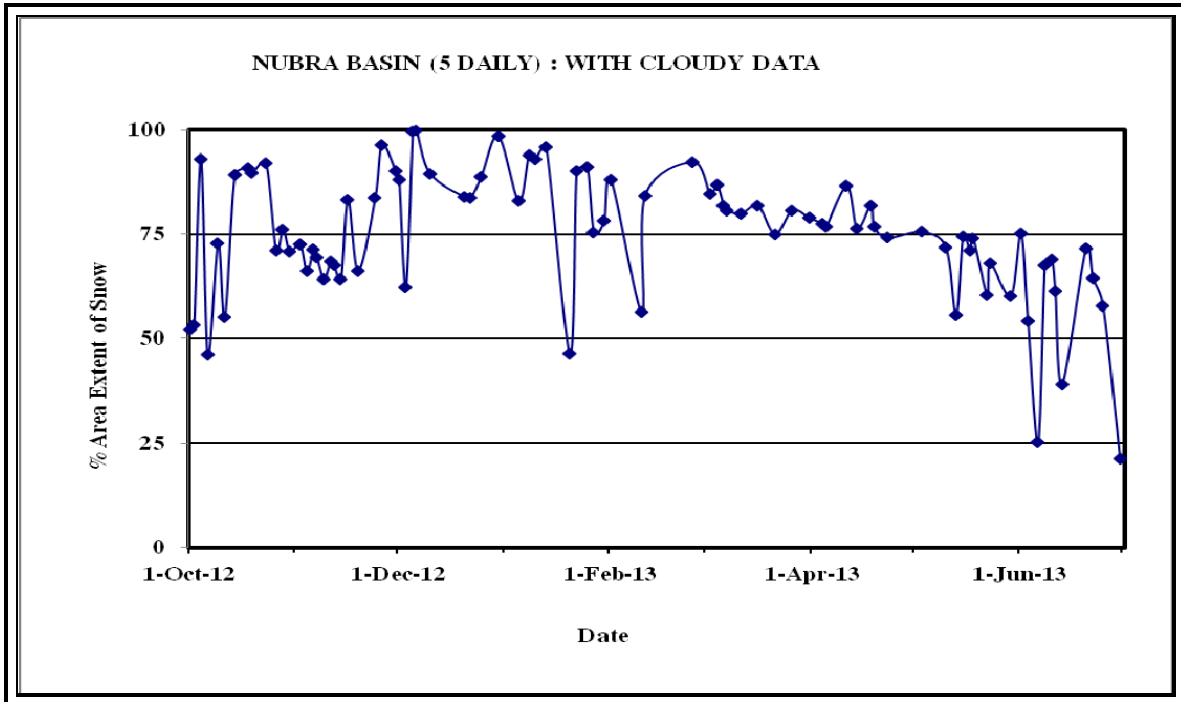

AREAL EXTENT OF SNOW (10 DAILY)

BASIN NAME: NUBRA

BASIN AREA: 4258 sq km

S No	Date	Snow cover (sq km)	Snow cover (%)	S No	Date	Snow cover (sq km)	Snow cover (%)
October 2012				November 2012			
				4	02-Nov-12	3144	74
2	11-Oct-12	2346	55	5	11-Nov-12	2895	68
3	28-Oct-12	3236	76	6	30-Nov-12	3832	90
December 2012				January 2013			
7	1-Dec-12	3865	91	10	10-Jan-13	4007	94
8	20-Dec-12	3575	84	11	20-Jan-13	4057	95
9	22-Dec-12	4173	98	12	25-Jan-13	3949	93
February 2013				March 2013			
13	01-Feb-13	3844	90	16	02-Mar-13	3645	86
14	11-Feb-13	3577	84	17	11-Mar-13	3406	80
15	25-Feb-13	3929	92	18	31-Mar-13	3448	81
April 2013				May 2013			
19	05-Apr-13	3279	77	22	03-May-13	3281	77
20	19-Apr-13	3496	82	23	18-May-13	3251	76
21	23-Apr-13	3151	74	24	23-May-13	3064	72
June 2013							
25	01-Jun-2013	3220	76				
26	20-Jun-2013	3065	72				
27	22-Jun-2013	2749	65				

Snow cover depletion curve