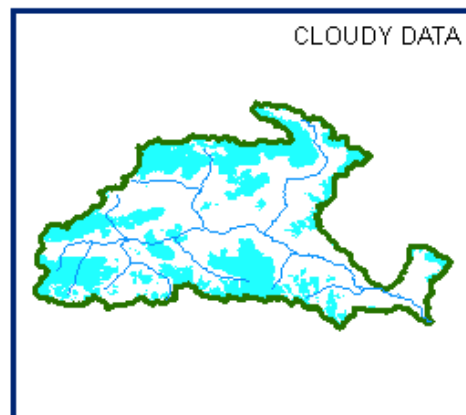

**24 MAY 2013**

**22 MAY 2013**

**31 MAY 2013**

SNOW

**SNOW COVER MAP : GILGIT BASIN**

**05 JUNE 2013**

**08 JUNE 2013**

**12 JUNE 2013**