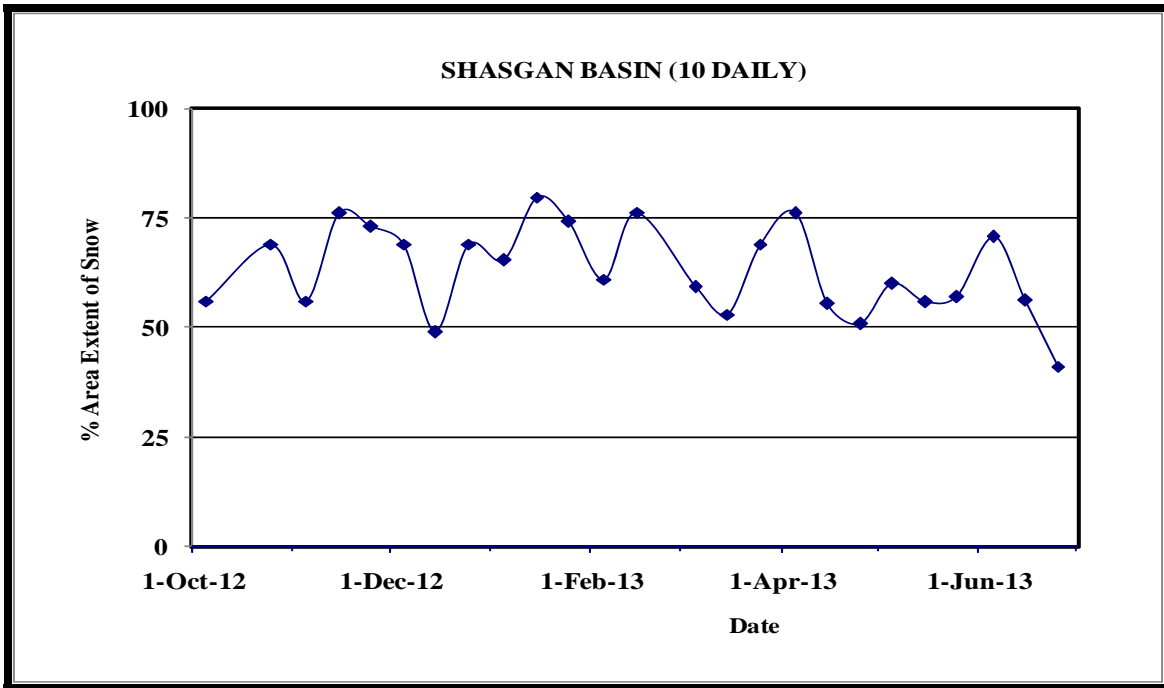

Snow cover depletion curve