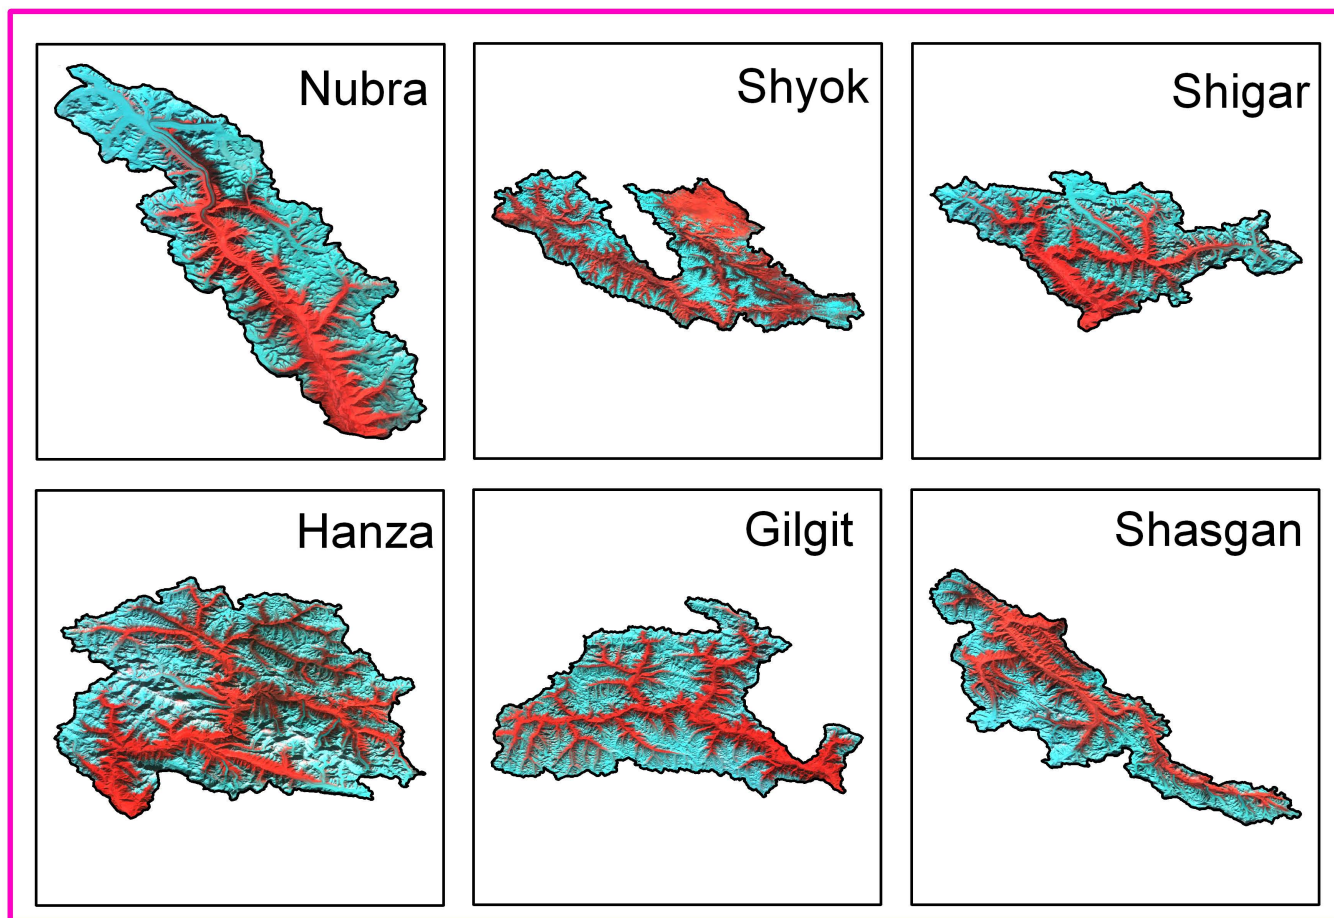

SNOW COVER ATLAS OF INDUS BASIN

Sub basins: Nubra, Shyok, Shigar, Hanza, Gilgit and Shasgan

(A Joint Project of Indian Space Research Organisation and
Ministry of Environment and Forests, Govt. of India)

Year : 2012-13

Volume II

Remote Sensing Applications Centre U. P.
Lucknow - 226021

and

Space Applications Centre (ISRO)
Ahmedabad - 380015

March, 2014